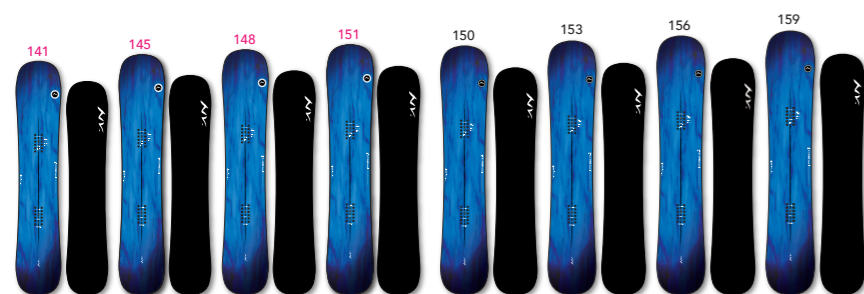

NEW design

DESIRE W

TWIN / WING ROCKER (DOUBLE CAMBER) / FLEX 5.5
GROUNDTRICK, PARK
PRICE 102,000 円 (税込 112,200 円)

NEW design

DX4

TWIN / FREE CAMBER / FLEX 5.0
GROUNDTRICK, PARK
PRICE 90,000 円 (税込 99,000 円)

Full model change

D4

TWIN / FREE CAMBER / FLEX 4.0
GROUNDTRICK, PARK, ENTRY
PRICE 88,000 円 (税込 96,800 円)

NEW design

KJ

TWIN / FULL CAMBER / FLEX 7.4
SIGNATURE, ALLROUND
PRICE 99,000 円 (税込 108,900 円)

Minor Change

KAILA

TWIN / FULL CAMBER / FLEX 7.5
BIG AIR, PARK
PRICE 99,000 円 (税込 108,900 円)

SLOPESTYLE VERSATILE

COMPETITION HALFPIPE SLOPESTYLE

SLOPESTYLE VERSATILE

Modify

LIVER TOUR

NEO DIREC. / FULL CAMBER / FLEX 7.3
HALF PIPE, SLOPESTYLE, CARVING
PRICE 99,000 円 (税込 108,900 円)

NEW design

ARTISTE

TWIN / FULL CAMBER / FLEX 6.3
ALLROUND, PARK
PRICE 98,000 円 (税込 107,800 円)

NEW design

KD

DIREC.TWIN / FULL CAMBER / FLEX 3.0-
ALLROUND FOR KID'S

PRICE / 105 & 115 & 125 : 54,000 円 (税込 59,400 円)
132 : 60,000 円 (税込 66,000 円)
136 : 70,000 円 (税込 77,000 円)