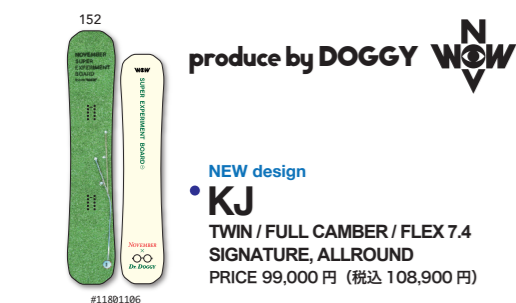

NEW design

BC ROCKER

DIREC. / POWDER ROCKER / FLEX 7.6
POWDER, FREERIDE
PRICE 106,000 円 (税込 116,600 円)

NEW design

ICECAT

DIREC. / POWDER CAMBER / FLEX 7.4
POWDER, FREERIDE
PRICE 106,000 円 (税込 116,600 円)

NEW model

NEW design

DESIRE W

TWIN / WING ROCKER (DOUBLE CAMBER) / FLEX 5.5
GROUNDTRICK, PARK
PRICE 102,000 円 (税込 112,200 円)

NEW design

DX4

TWIN / FREE CAMBER / FLEX 5.0
GROUNDTRICK, PARK
PRICE 90,000 円 (税込 99,000 円)

Full model change

D4

TWIN / FREE CAMBER / FLEX 4.0
GROUNDTRICK, PARK, ENTRY
PRICE 88,000 円 (税込 96,800 円)

NEW design

KJ

TWIN / FULL CAMBER / FLEX 7.4
SIGNATURE, ALLROUND
PRICE 99,000 円 (税込 108,900 円)

Minor Change

KAILA

TWIN / FULL CAMBER / FLEX 7.5
BIG AIR, PARK
PRICE 99,000 円 (税込 108,900 円)

SLOPESTYLE VERSATILE

COMPETITION HALFPIPE SLOPESTYLE

SLOPESTYLE VERSATILE

Modify

LIVER TOUR

NEO DIREC. / FULL CAMBER / FLEX 7.3
HALF PIPE, SLOPESTYLE, CARVING
PRICE 99,000 円 (税込 108,900 円)