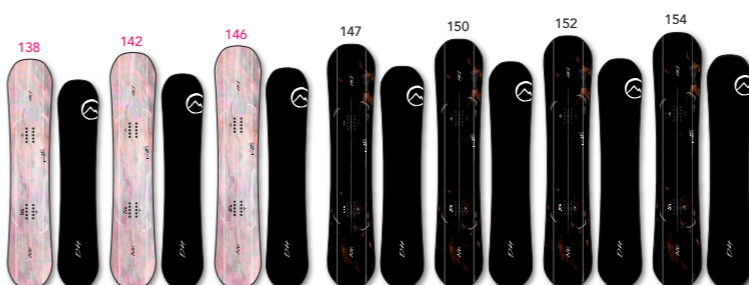

DIREC. / AMT CAMBER / FLEX 7.0
MOUNTAIN FREESTYLE
PRICE 102,000 円 (税込 112,200 円)

NEW model

DESIRE RS

TWIN / FULL CAMBER / FLEX 6.4
GROUNDTRICK, PARK
PRICE 104,000 円 (税込 114,400 円)

DESIRE

TWIN / FULL CAMBER / FLEX 6.0
GROUNDTRICK, PARK
PRICE 102,000 円 (税込 112,200 円)

NEW design

DESIRE W

TWIN / WING ROCKER (DOUBLE CAMBER) / FLEX 5.5
GROUNDTRICK, PARK
PRICE 102,000 円 (税込 112,200 円)

NEW design

DX4

TWIN / FREE CAMBER / FLEX 5.0
GROUNDTRICK, PARK
PRICE 90,000 円 (税込 99,000 円)

Full model change

D4

TWIN / FREE CAMBER / FLEX 4.0
GROUNDTRICK, PARK, ENTRY
PRICE 88,000 円 (税込 96,800 円)

NEW design

KJ

TWIN / FULL CAMBER / FLEX 7.4
SIGNATURE, ALLROUND
PRICE 99,000 円 (税込 108,900 円)

Minor Change

KAILA

TWIN / FULL CAMBER / FLEX 7.5
BIG AIR, PARK
PRICE 99,000 円 (税込 108,900 円)

SLOPESTYLE VERSATILE

COMPETITION HALFPIPE SLOPESTYLE

SLOPESTYLE VERSATILE

Modify

LIVER TOUR

NEO DIREC. / FULL CAMBER / FLEX 7.3
HALF PIPE, SLOPESTYLE, CARVING
PRICE 99,000 円 (税込 108,900 円)