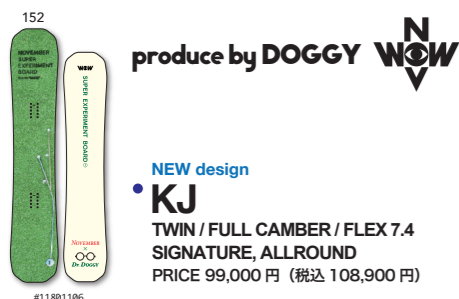

DIREC. / AMT CAMBER / FLEX 7.0
MOUNTAIN FREESTYLE
PRICE 102,000 円 (税込 112,200 円)

NEW model

DESIRE RS

TWIN / FULL CAMBER / FLEX 6.4
GROUNDTRICK, PARK
PRICE 104,000 円 (税込 114,400 円)

DESIRE

TWIN / FULL CAMBER / FLEX 6.0
GROUNDTRICK, PARK
PRICE 102,000 円 (税込 112,200 円)

NEW design

DESIRE W

TWIN / WING ROCKER (DOUBLE CAMBER) / FLEX 5.5
GROUNDTRICK, PARK
PRICE 102,000 円 (税込 112,200 円)

NEW design

DX4

TWIN / FREE CAMBER / FLEX 5.0
GROUNDTRICK, PARK
PRICE 90,000 円 (税込 99,000 円)

Full model change

D4

TWIN / FREE CAMBER / FLEX 4.0
GROUNDTRICK, PARK, ENTRY
PRICE 88,000 円 (税込 96,800 円)

produce by DOGGY NOW

NEW design

KJ

TWIN / FULL CAMBER / FLEX 7.4
SIGNATURE, ALLROUND
PRICE 99,000 円 (税込 108,900 円)

Minor Change

KAILA

TWIN / FULL CAMBER / FLEX 7.5
BIG AIR, PARK
PRICE 99,000 円 (税込 108,900 円)

SLOPESTYLE VERSATILE

Modify

LIVER TOUR

NEO DIREC. / FULL CAMBER / FLEX 7.3
HALF PIPE, SLOPESTYLE, CARVING
PRICE 99,000 円 (税込 108,900 円)