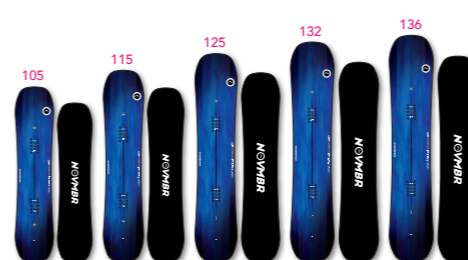

Minor Change

KAILA

TWIN / FULL CAMBER / FLEX 7.5
BIG AIR, PARK
PRICE 99,000 円 (税込 108,900 円)

SLOPESTYLE VERSATILE

Modify

LIVER TOUR

NEO DIREC. / FULL CAMBER / FLEX 7.3
HALF PIPE, SLOPESTYLE, CARVING
PRICE 99,000 円 (税込 108,900 円)

COMPETITION HALFPIPE SLOPESTYLE

NEW design

ARTISTE

TWIN / FULL CAMBER / FLEX 6.3
ALLROUND, PARK
PRICE 98,000 円 (税込 107,800 円)

SLOPESTYLE VERSATILE

NEW design

KD

DIREC.TWIN / FULL CAMBER / FLEX 3.0-
ALLROUND FOR KID'S

PRICE / 105 & 115 & 125 : 54,000 円 (税込 59,400 円)
132 : 60,000 円 (税込 66,000 円)
136 : 70,000 円 (税込 77,000 円)

GROUNDTRICK PARK

KIDS JUNIOR